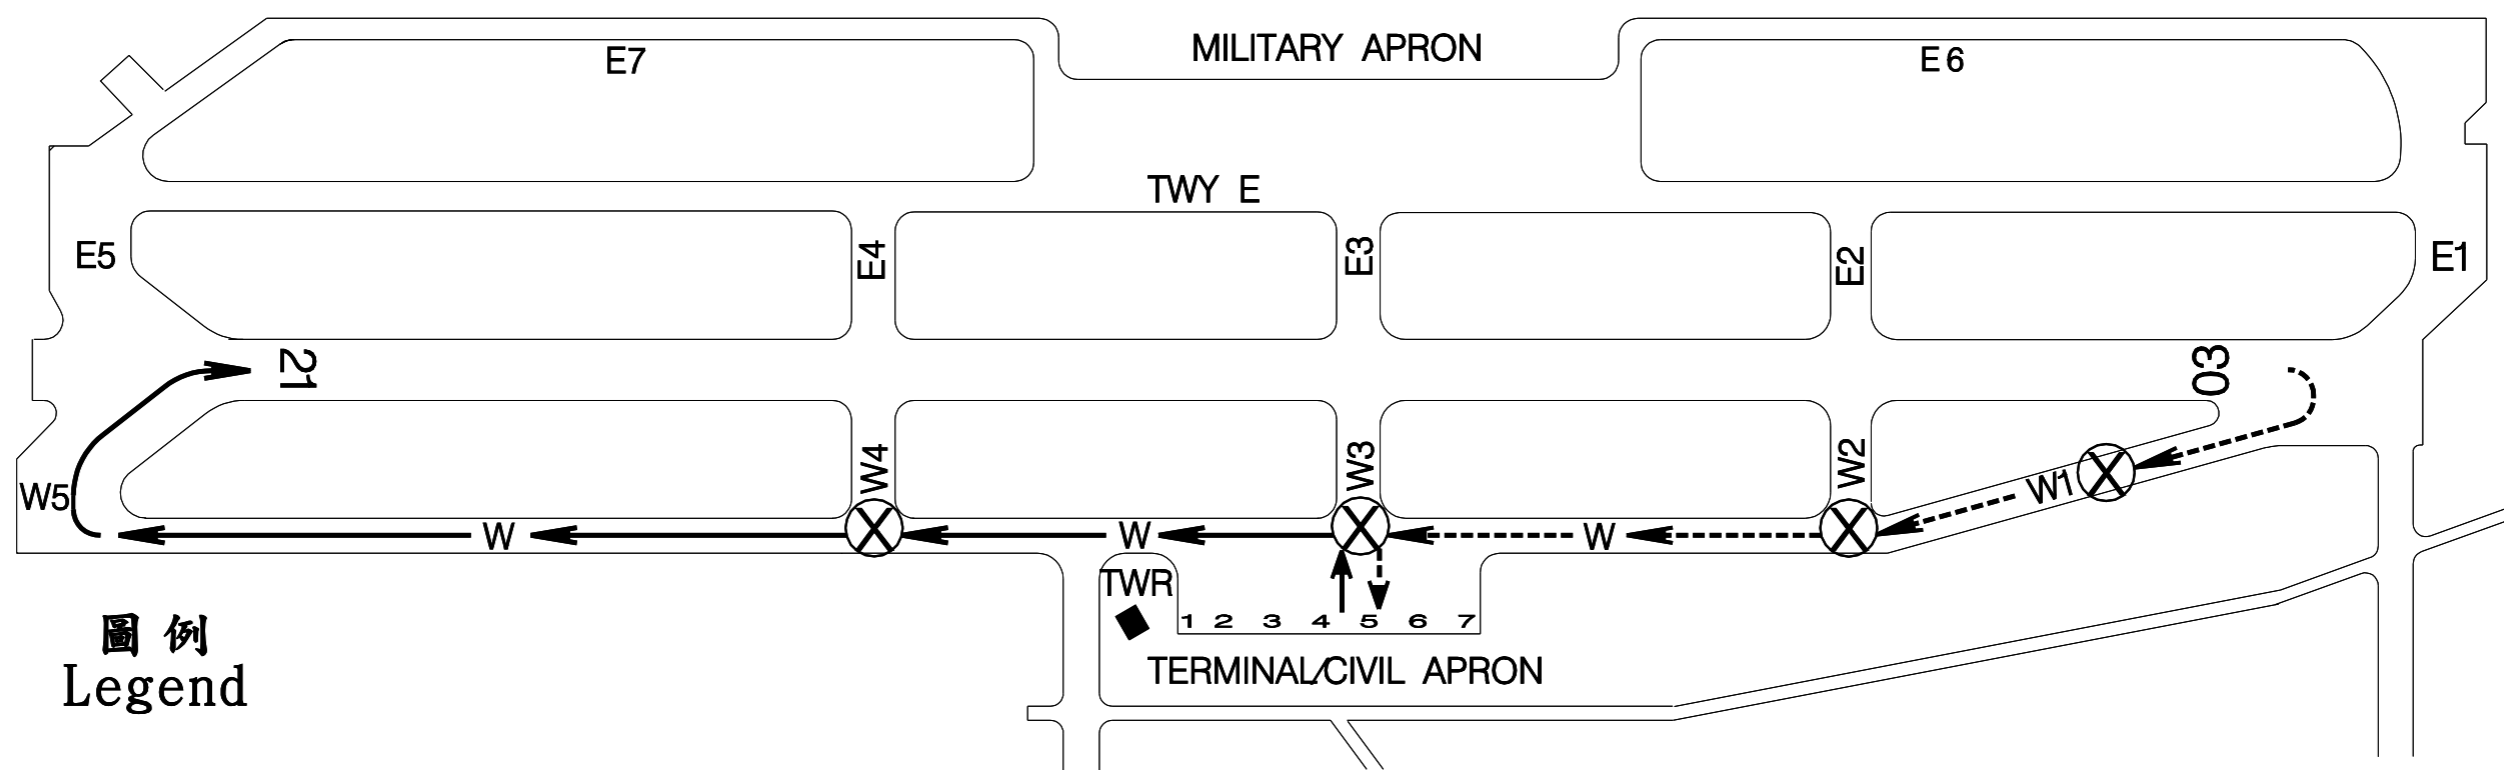

花蓮機場21跑道離到場標準滑行路徑圖

Hualien Airport Standard Taxiing Routes for RWY 21

圖例 Legend

- 到場滑行路徑
standard taxiing routes for ARR ACFT
- 離場滑行路徑
standard taxiing routes for DEP ACFT
- ⊗ 強制報告點 (低能見度低於800公尺以下時使用)
Compulsory reporting position (When visibility is bellow 800M)

CHANGES: NEW PAGE NUMBER